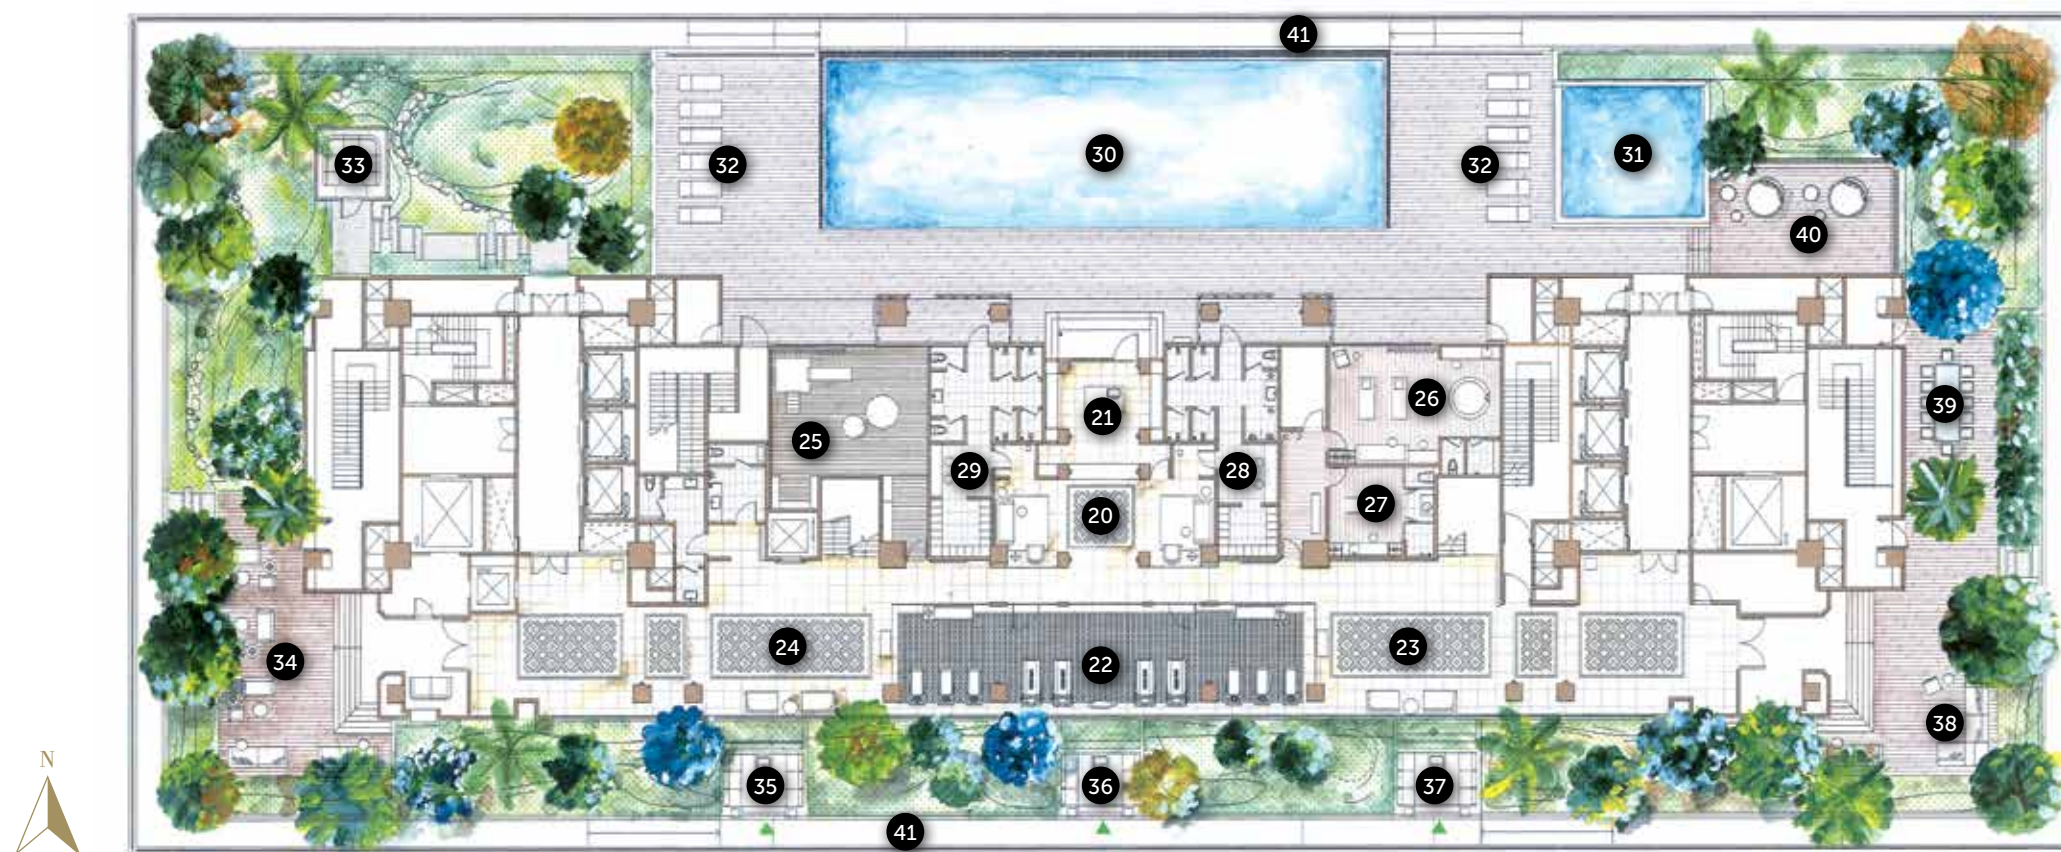

LEVEL 34

LIFESTYLE FACILITIES

生活设施

- | | | | | | |
|-------------------------|---------------------|--|----------------------|-------------------------------|---------------------------------------|
| 20 Reception Area 接待区 | 24 Relax Lounge 休闲室 | 28 Male Restroom / Steam Room 男洗手间及蒸汽房 | 31 Splash Pool 儿童游乐池 | 35 Rose Outdoor Deck 玫瑰廷 | 39 Alfresco Dining 露天用餐区 |
| 21 Snack Bar 小吃吧 | 25 Kid's Play 游乐区 | 29 Female Restroom / Steam Room 女洗手间及蒸汽房 | 32 Sun Decks 太阳椅 | 36 Tulip Outdoor Deck 郁金香廷 | 40 Lily Sun Deck 百合外区 |
| 22 Wellness Gym 健身房 | 26 Couple Spa 双人水疗 | 30 Infinity Sky Pool 空中泳池 | 33 Cloud Pavilion 云亭 | 37 Lavender Outdoor Deck 薰衣草廷 | 41 Panoramic Sky Garden & Trail 空中花园道 |
| 23 Waiting Lounge 等候休息区 | 27 Massage Room 按摩室 | | 34 Peony Corner 牡丹园 | 38 Orchid Corner 胡姬花园 | |