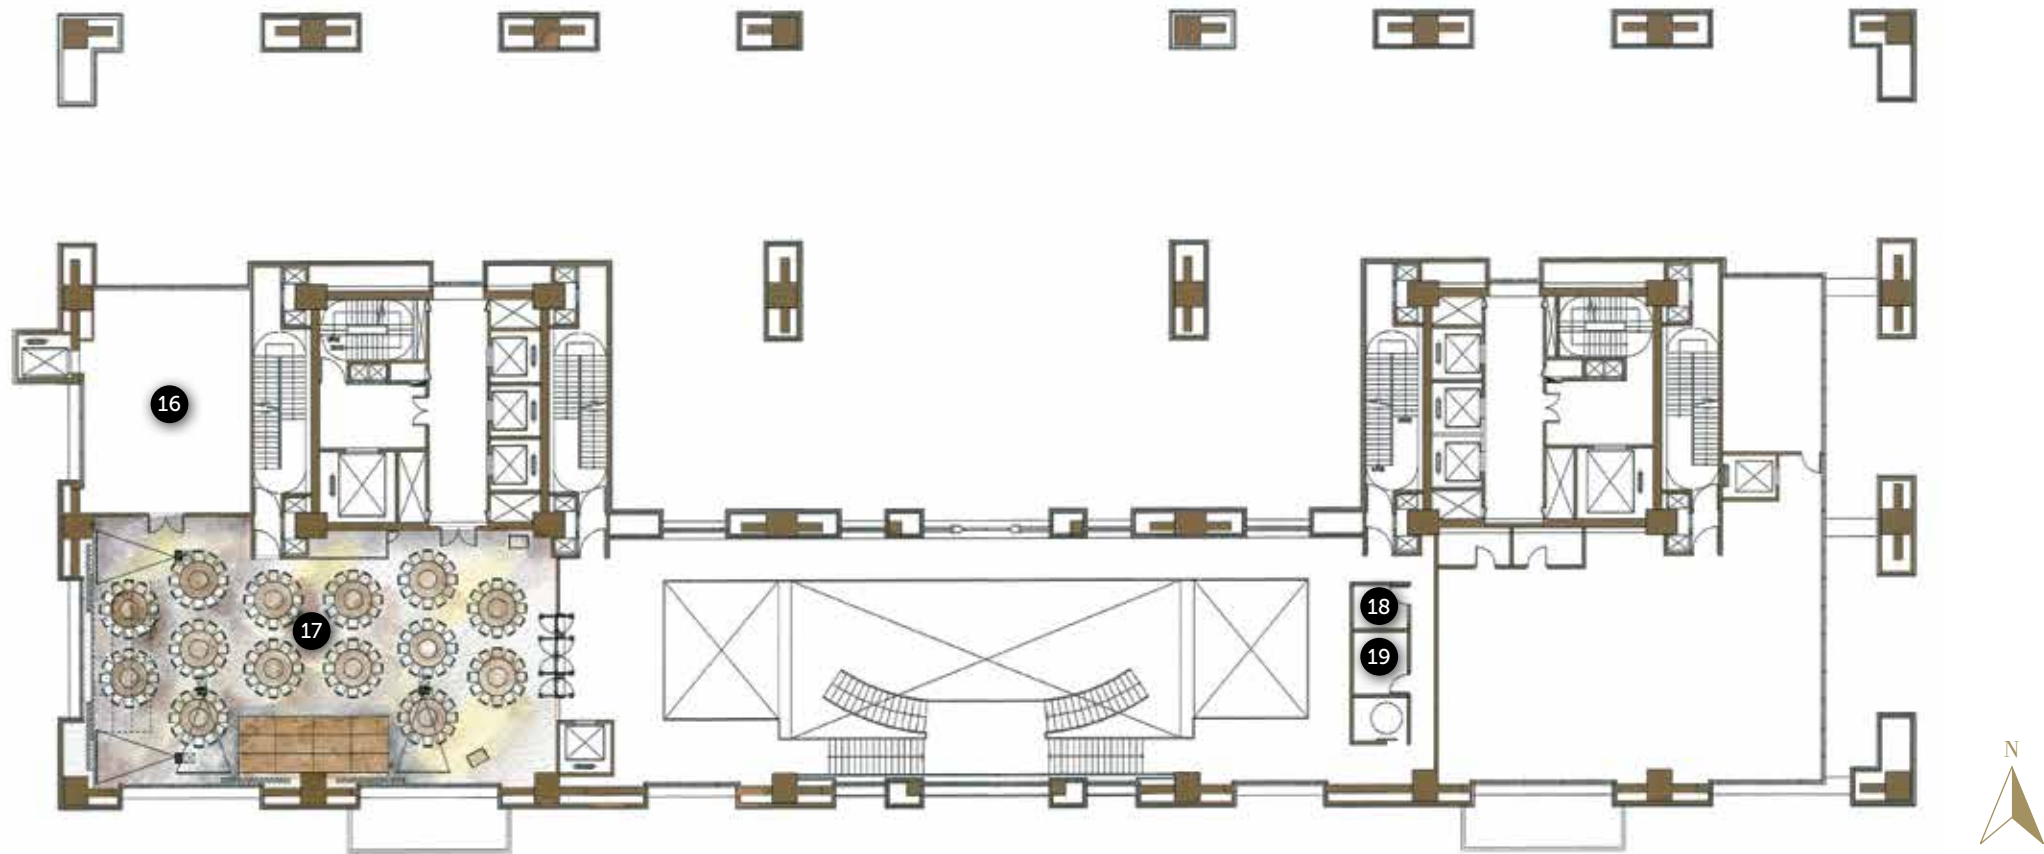

# MEZZANINE LEVEL

夹层

# LEVEL M

16 Meal Preparation Area 备餐区

17 Grand Ballroom 大宴会厅

18 Male Restroom 男洗手间

19 Female Restroom 女洗手间